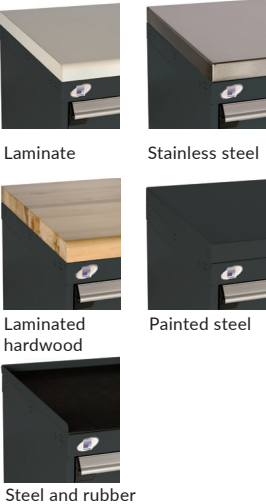

TOOL BOXES

SERVICE COUNTERS

MULTIPLE CONFIGURATIONS

- Mobile
- Stationary
- Side-by-side
- Stacked
- Back-to-back

SPECIFICATIONS

WORK SURFACE TYPES

SECURITY SYSTEMS

INTEGRATED DOOR
Hide and lock away equipment

ADJUSTABLE SHELF
For storage of bulky equipment

100% EXTENSION

QUALITY CASTERS
Optional blue ultra-quiet casters

DRAWER ACCESSORIES

DID YOU KNOW?

One of Rousseau's biggest strengths is our wide range of color options. Choose from 20 standard colors.