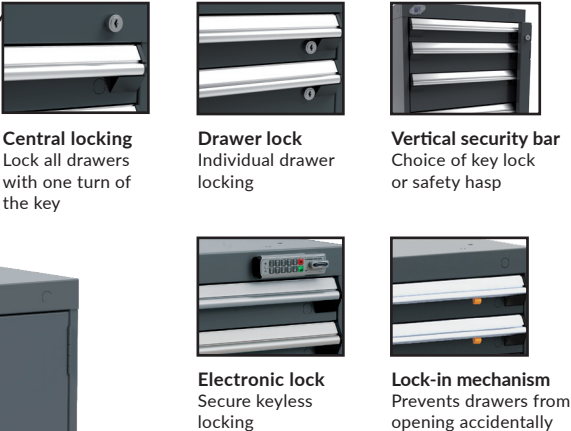

TOOL BOXES

SERVICE COUNTERS

MULTIPLE CONFIGURATIONS

- Mobile
- Stationary
- Side-by-side
- Stacked
- Back-to-back

SPECIFICATIONS

WORK SURFACE TYPES

SECURITY SYSTEMS

INTEGRATED DOOR
Hide and lock away equipment

ADJUSTABLE SHELF
For storage of bulky equipment

100% EXTENSION

QUALITY CASTERS
Optional blue ultra-quiet casters

DRAWER ACCESSORIES

DID YOU KNOW?

One of Rousseau's biggest strengths is our wide range of color options. Choose from 20 standard colors.