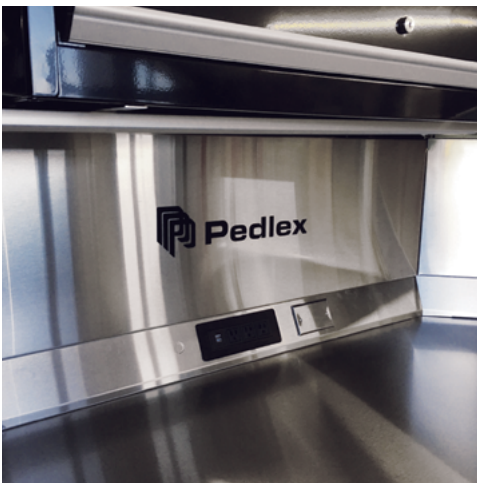

REAL-WORLD EXAMPLES

For more information, contact our representative:

ROUSSEAU METAL INC.

105, AVENUE DE GASPÉ OUEST
SAINT-JEAN-PORT-JOLI (QUÉBEC)
G0R 3G0 CANADA

WEBSITE
rousseau-automotive.com

END USERS
1.866.463.4270

EMAIL
info@rousseau-metal.com

DISTRIBUTORS
1.800.463.4271

DISTRIBUTORS ACCESS
e-rousseau.com

Printed in Canada

7P07A00
V07-OC18A