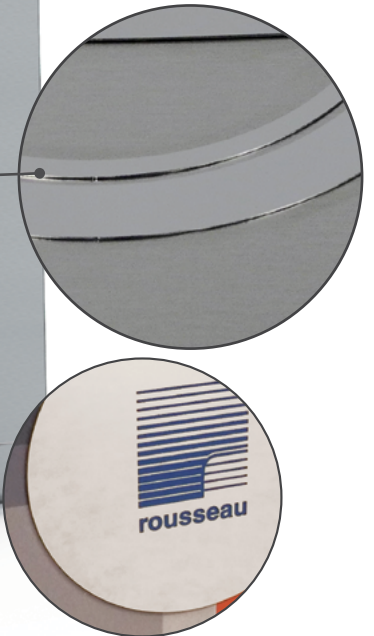

Contact us for more details

EASY TO CLEAN

Painted: all-purpose cleaner
Stainless steel: special stainless steel cleaner

**CENTERED VISUAL
ELEMENTS**

For maximum impact, the design is always
centered (vertically and horizontally). For
high-quality, professional results, we need
logos in vector format

**MIRROR-FINISH
STAINLESS STEEL**

- Apply a mirror finish to
simulate a chrome effect
- You can also print on this
chrome effect

DIFFERENT SIZES

The size of the design varies based
on the dimensions of the product

DID YOU KNOW?

Printing with endless color possibilities is available on our painted
panels. These panels are available in 20 standard colors.

Classic Blue	Avalanche Blue	Everest Blue	Midnight Blue	Glossy Sapphire Blue	Glossy EverGreen	Glossy Yellow	Sienna Orange	Flame Red	Glossy Carmine Red	Glossy Cranberry Red	White	Beige	Frost White	Light Gray	Modern Gray	Charcoal Gray	Glossy Black	Black	Glossy Carbon Black
052	055	051	057	560	1025	208	085	081	806	815	616	041	061	071	745	072	902	091	741