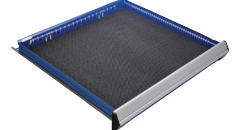

## MULTIPLES CONFIGURATIONS

---

**DRAWER INTERIOR ACCESSORIES**

Protective foam

Collet foam

Tool foam

Groove tray

Partitions & dividers