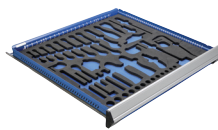

## MULTIPLES CONFIGURATIONS

---

**DRAWER INTERIOR ACCESSORIES**

Protective foam

Collet foam

Tool foam

Groove tray

Partitions & dividers