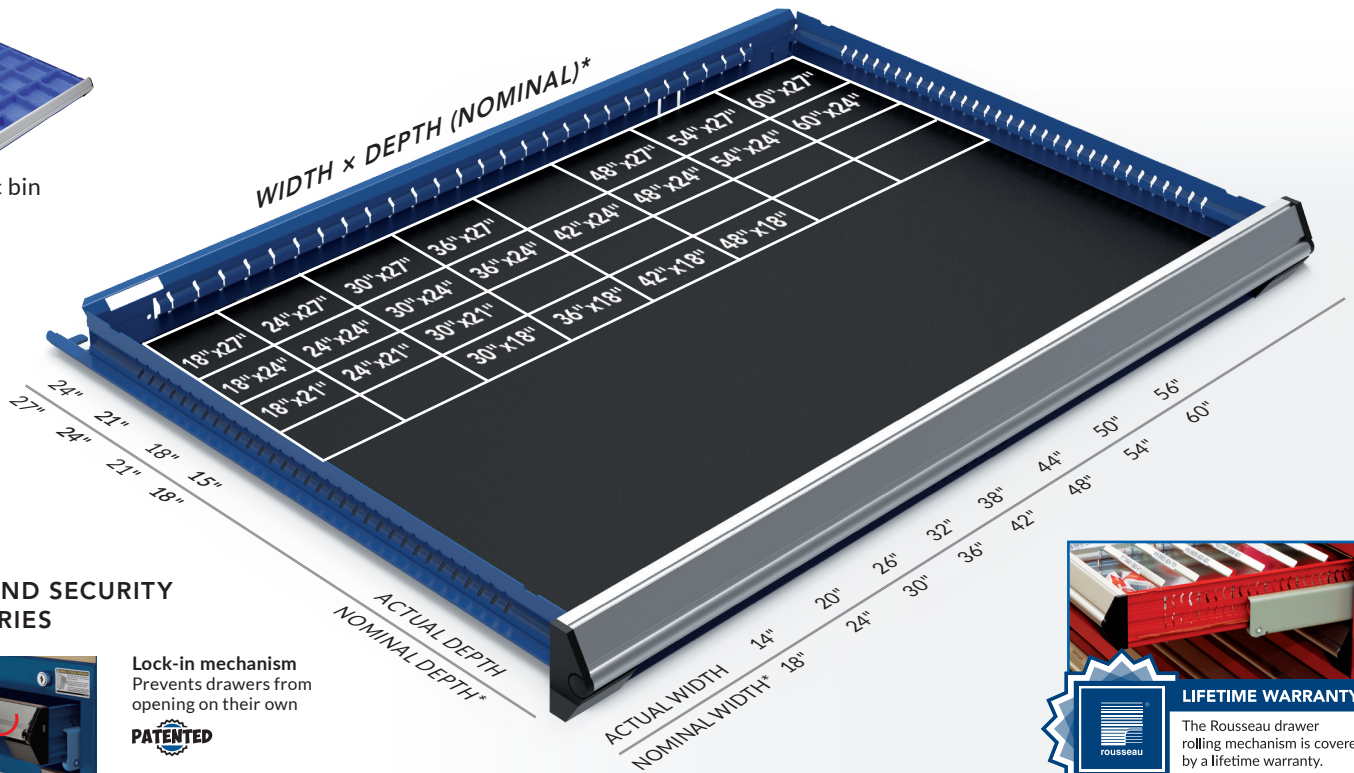

DRAWER INTERIOR ACCESSORIES

Protective foam

Collet foam

Tool foam

Groove tray

Partitions & dividers

PVC drawer liner