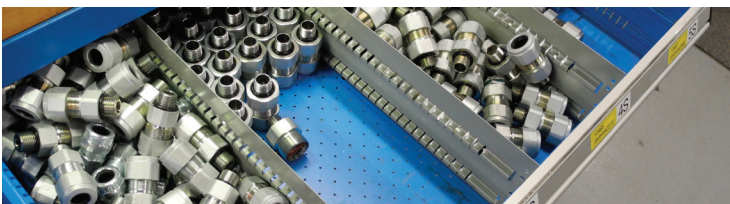

MULTIPLES CONFIGURATIONS