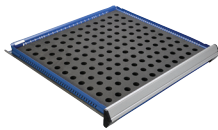

## MULTIPLES CONFIGURATIONS

---

**DRAWER INTERIOR ACCESSORIES**

Protective foam

Collet foam

Tool foam

Groove tray

Partitions & dividers