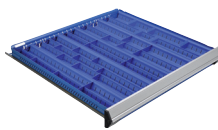

## MULTIPLES CONFIGURATIONS

---

**DRAWER INTERIOR ACCESSORIES**

Protective foam

Collet foam

Tool foam

Groove tray

Partitions & dividers