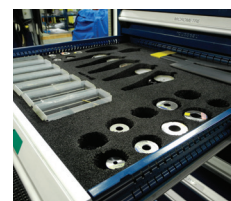

MULTIPLES CONFIGURATIONS