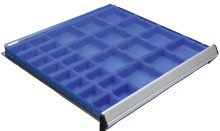

Plastic bin