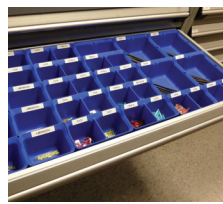

MULTIPLES CONFIGURATIONS