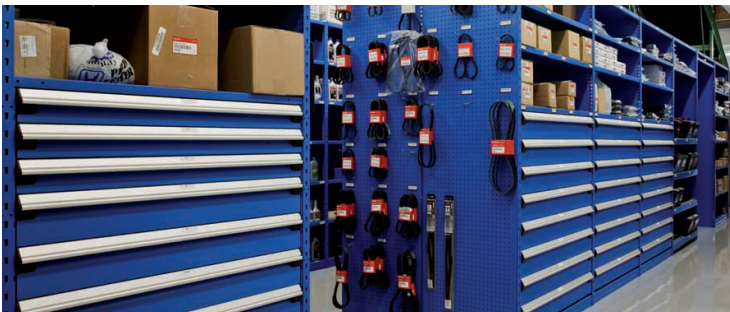

WAREHOUSES - HIGH-DENSITY STORAGE